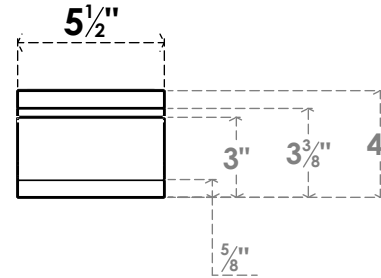

ITEM NUMBER: BRCPC055X26000X04000MRC

5 1/2"W X 26"D X 4"H MERCED ARCHITECTURAL GRADE PVC CLOSED KNEE BRACE

SIDE PROFILE

FRONT PROFILE

ISOMETRIC

EKENA MILLWORK
2300 WEST MAIN ST.
CLARKSVILLE, TX 75426
TOLL FREE: 866-607-0453
WWW.EKENAMILLWORK.COM