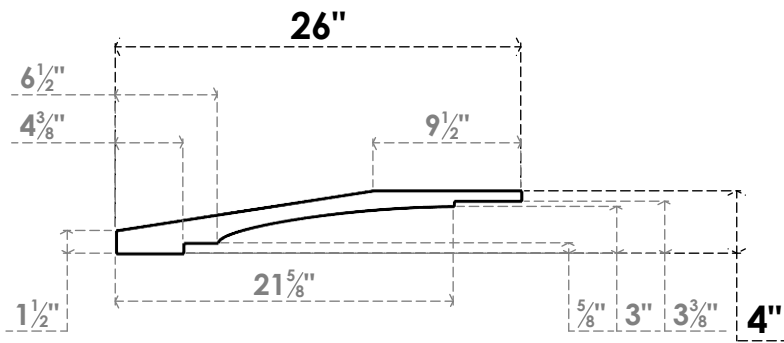

ITEM NUMBER: BRCPC055X26000X04000MRC

5 1/2"W X 26"D X 4"H MERCED ARCHITECTURAL GRADE PVC CLOSED KNEE BRACE

SIDE PROFILE

FRONT PROFILE

ISOMETRIC

EKENA MILLWORK
2300 WEST MAIN ST.
CLARKSVILLE, TX 75426
TOLL FREE: 866-607-0453
WWW.EKENAMILLWORK.COM