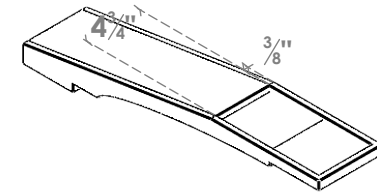

ITEM NUMBER: BRCPC055X26000X04000MRC

5 1/2"W X 26"D X 4"H MERCED ARCHITECTURAL GRADE PVC CLOSED KNEE BRACE

SIDE PROFILE

FRONT PROFILE

ISOMETRIC

EKENA MILLWORK
2300 WEST MAIN ST.
CLARKSVILLE, TX 75426
TOLL FREE: 866-607-0453
WWW.EKENAMILLWORK.COM